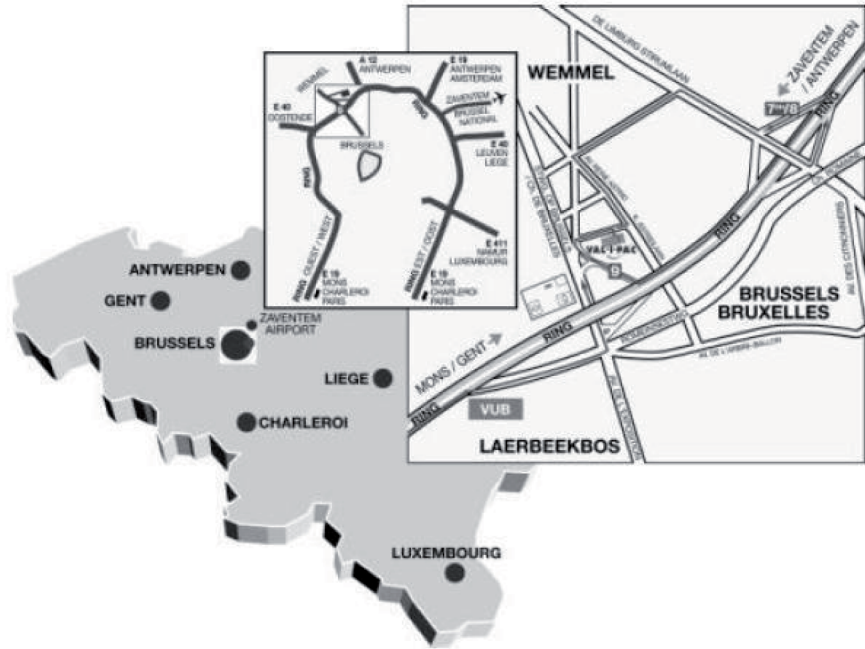

## ↘ DIRECTIONS

### ↘ From Antwerp by the E19 / from Leuven by the E40 / from Namur by the E411

- Take the Ring Road in the direction of Ghent E40 (by the Vilvoorde viaduct)
- Leave at Exit 9 (Jette, ZA VUB) \*
- Turn right and then right again after the bus stop
- VAL - I – PAC's offices are in the last building on the right

\* If you want to avoid the traffic jams at Exit 9 on the Ring Road, leave at Exit 7b/8 in the direction of Wemmel and follow the instructions from Antwerp by the A12.

### ↘ From Antwerp by the A 12

- At the end of the A12, take the Ring Road in the direction Expo/Wemmel
- Leave at Exit 8 (Wemmel)
- Turn right and follow the Avenue de Limburg Stirum
- Turn left at the roundabout (=Av. J. De Ridder)
- Turn left at the next roundabout (= Av. Reine Astrid)
- Take the second road on the right (= no. 59, Private Property)
- VAL - I – PAC's offices are in the first building on the left